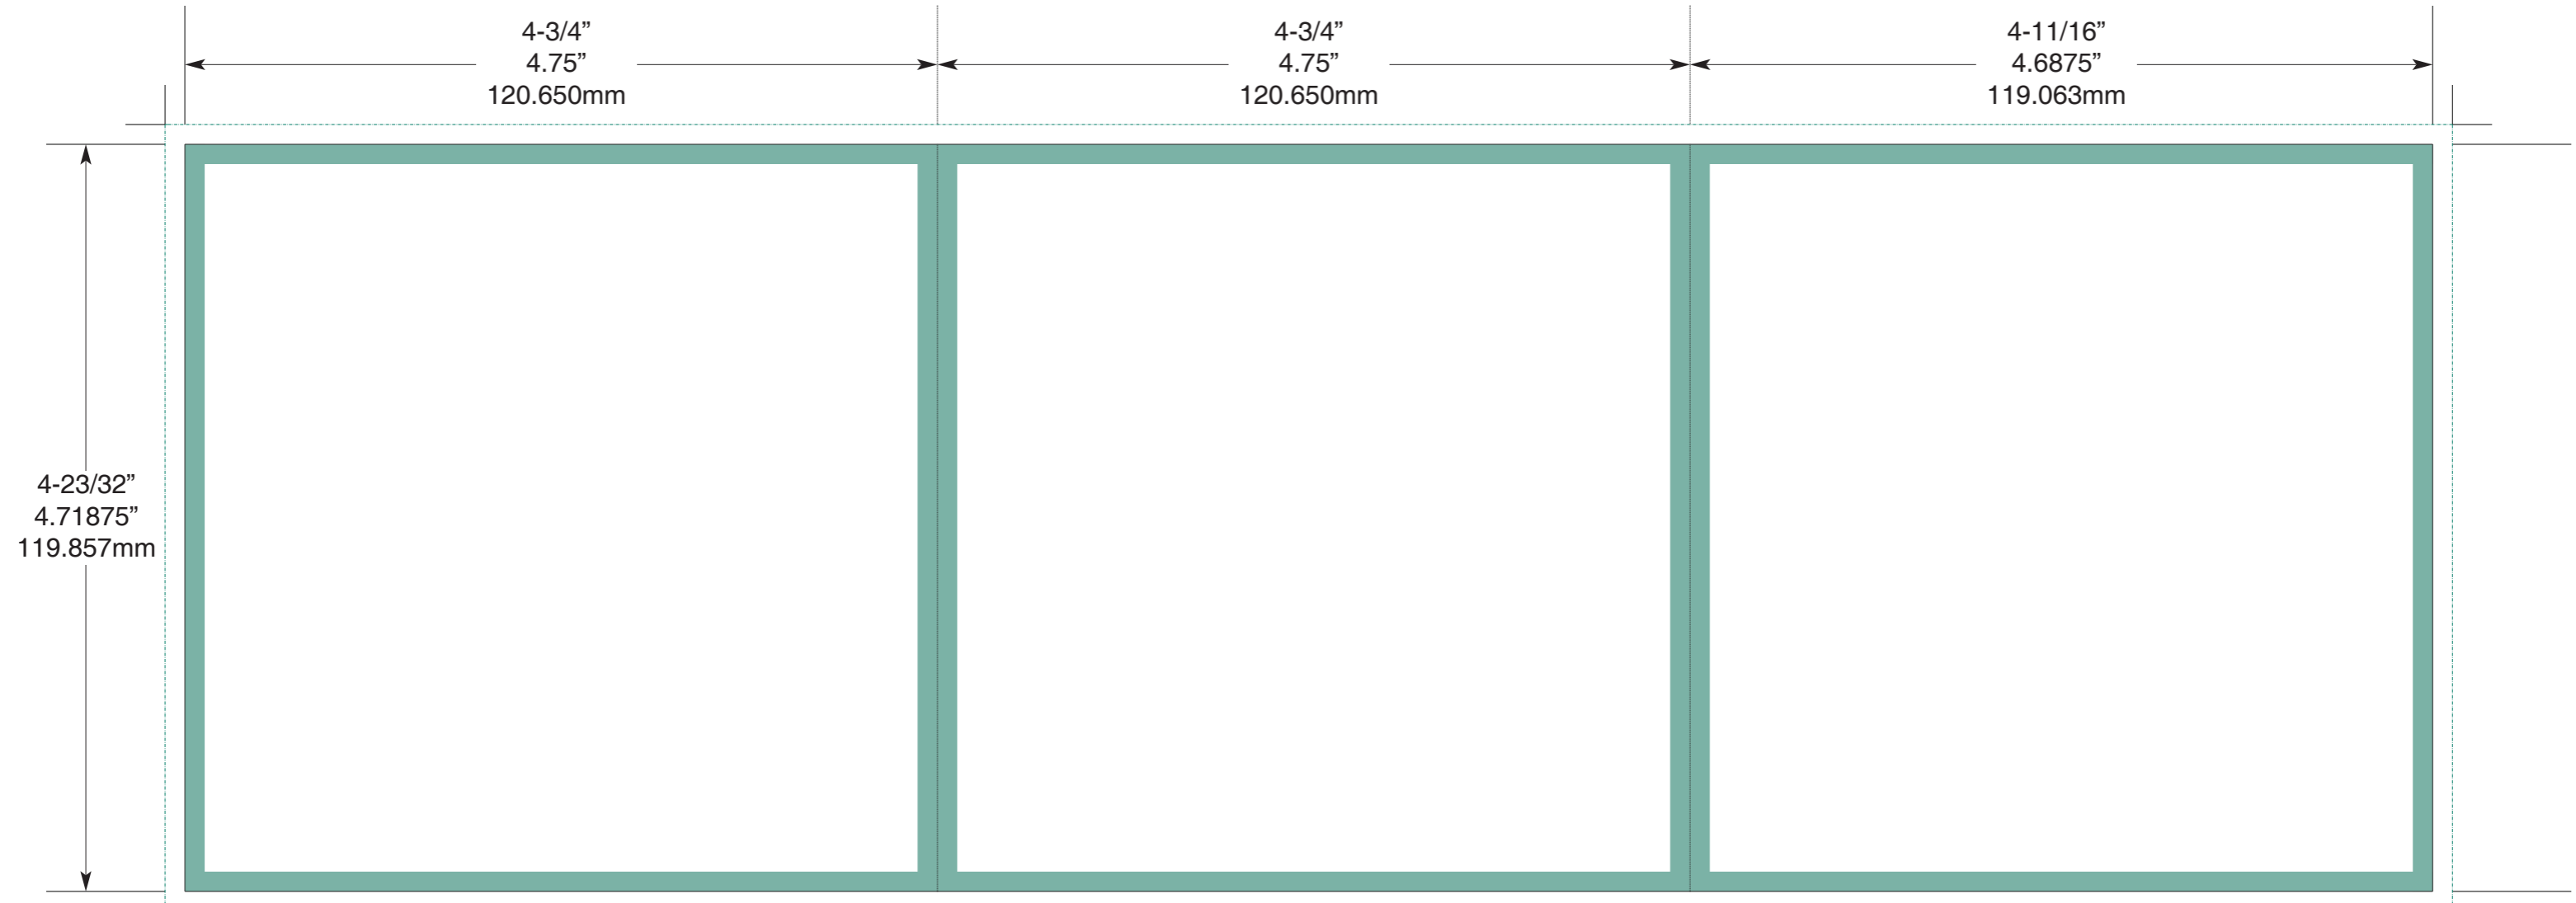

Back View

Inside Front Cover

Roll folds to 4-3/4" X 4-23/32"

Inside Back Cover

Inside vertical dotted lines are fold lines.
 Inside white spaces are safety areas.
 Outside solid lines is trim line.
 Outside dotted lines are bleed lines.

KMS 6 page folder inside
TITLE: Compact Disc - F6 (6 PAGE FOLDER) 14-3/16" X 4-23/32" (14.1875" x 4.71875")
DATE: