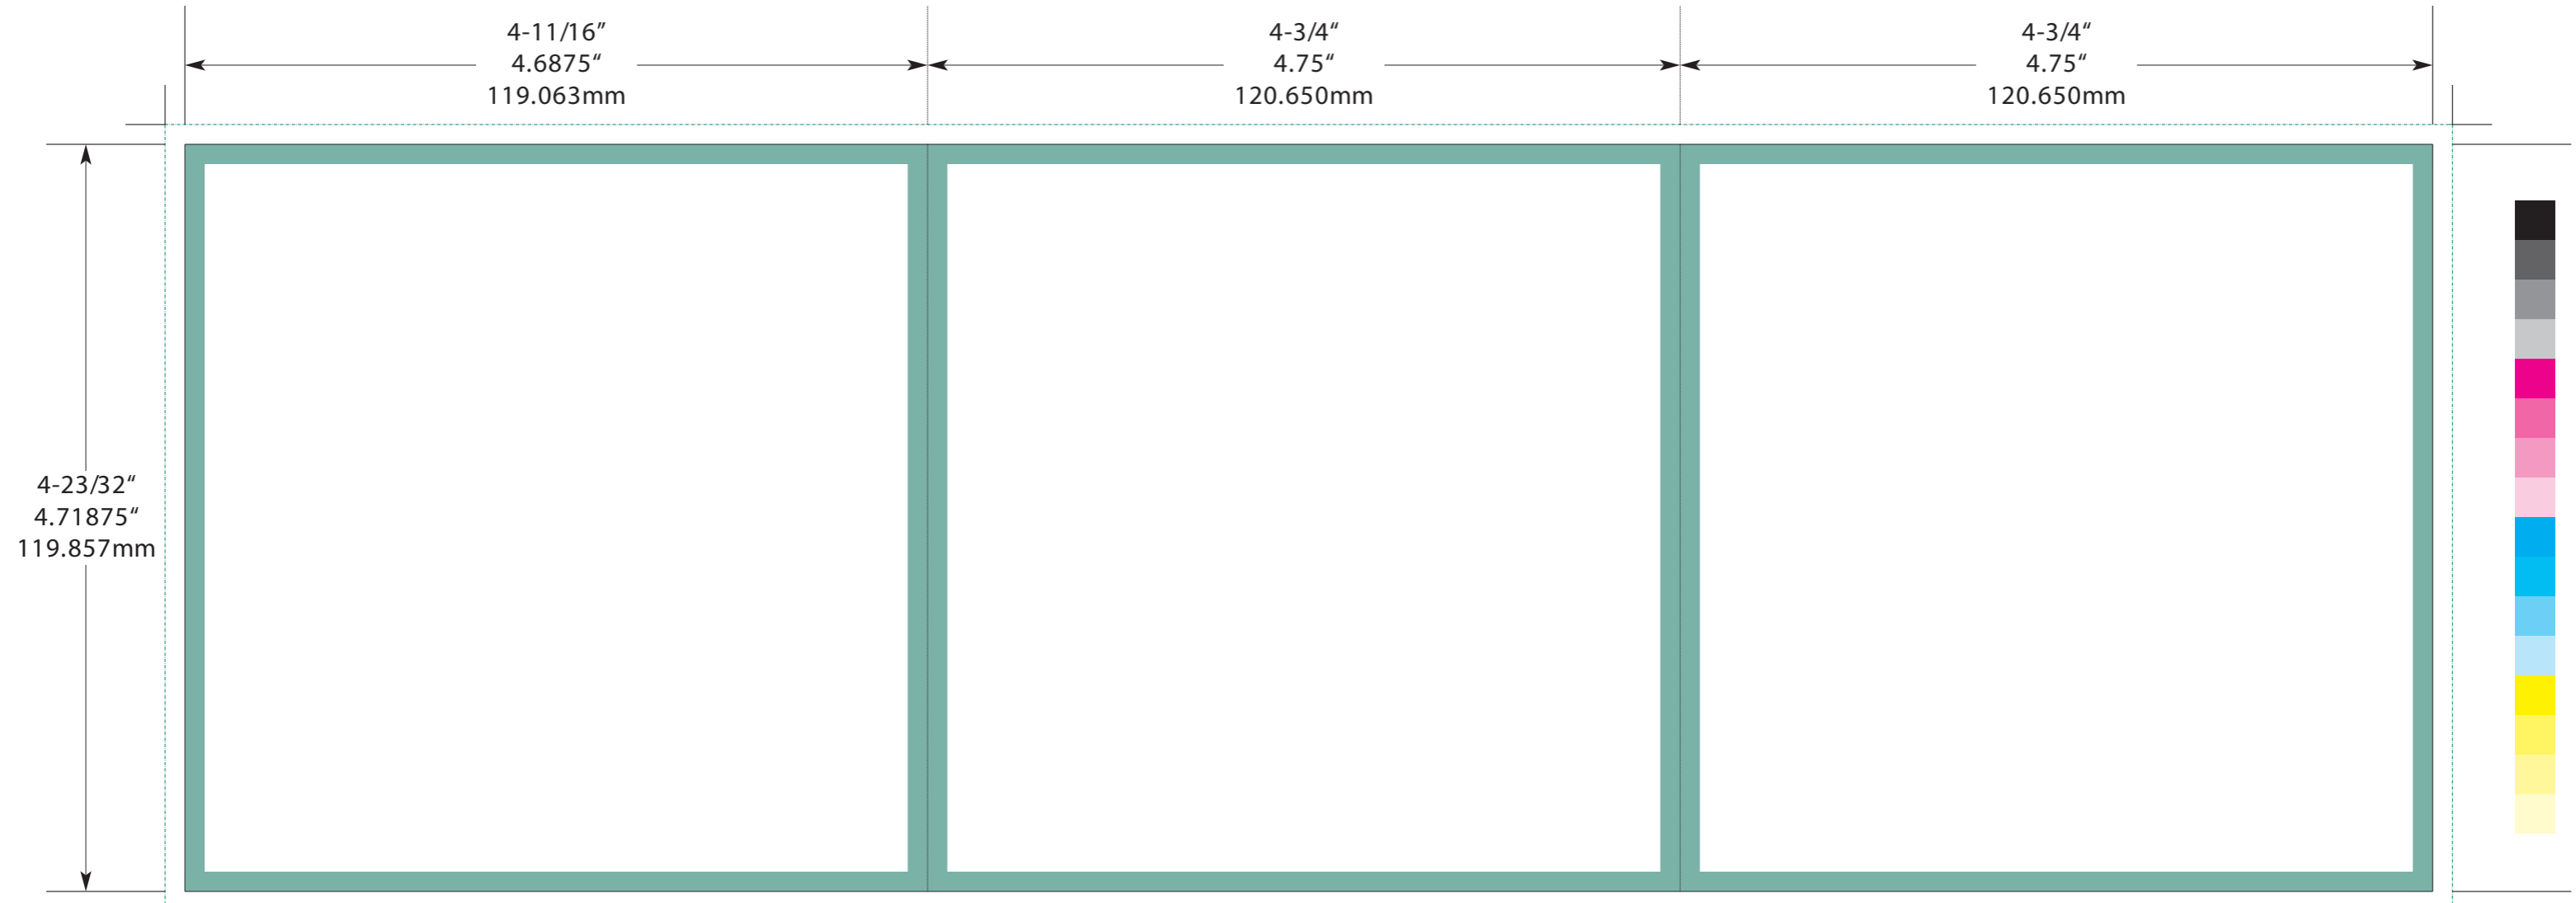

Front View

Back Cover

Inside vertical dotted lines are fold lines.
 Inside white spaces are safety areas.
 Outside solid lines is trim line.
 Outside dotted lines are bleed lines.

Front Cover

KMS 6 PAGE CD BOOKLET TEMPLATE
TITLE: Compact Disc - F6 (6 PAGE FOLDER) 14-3/16" X 4-23/32" (14.1875' x 4.71875")

Roll folds to 4-3/4" X 4-23/32"