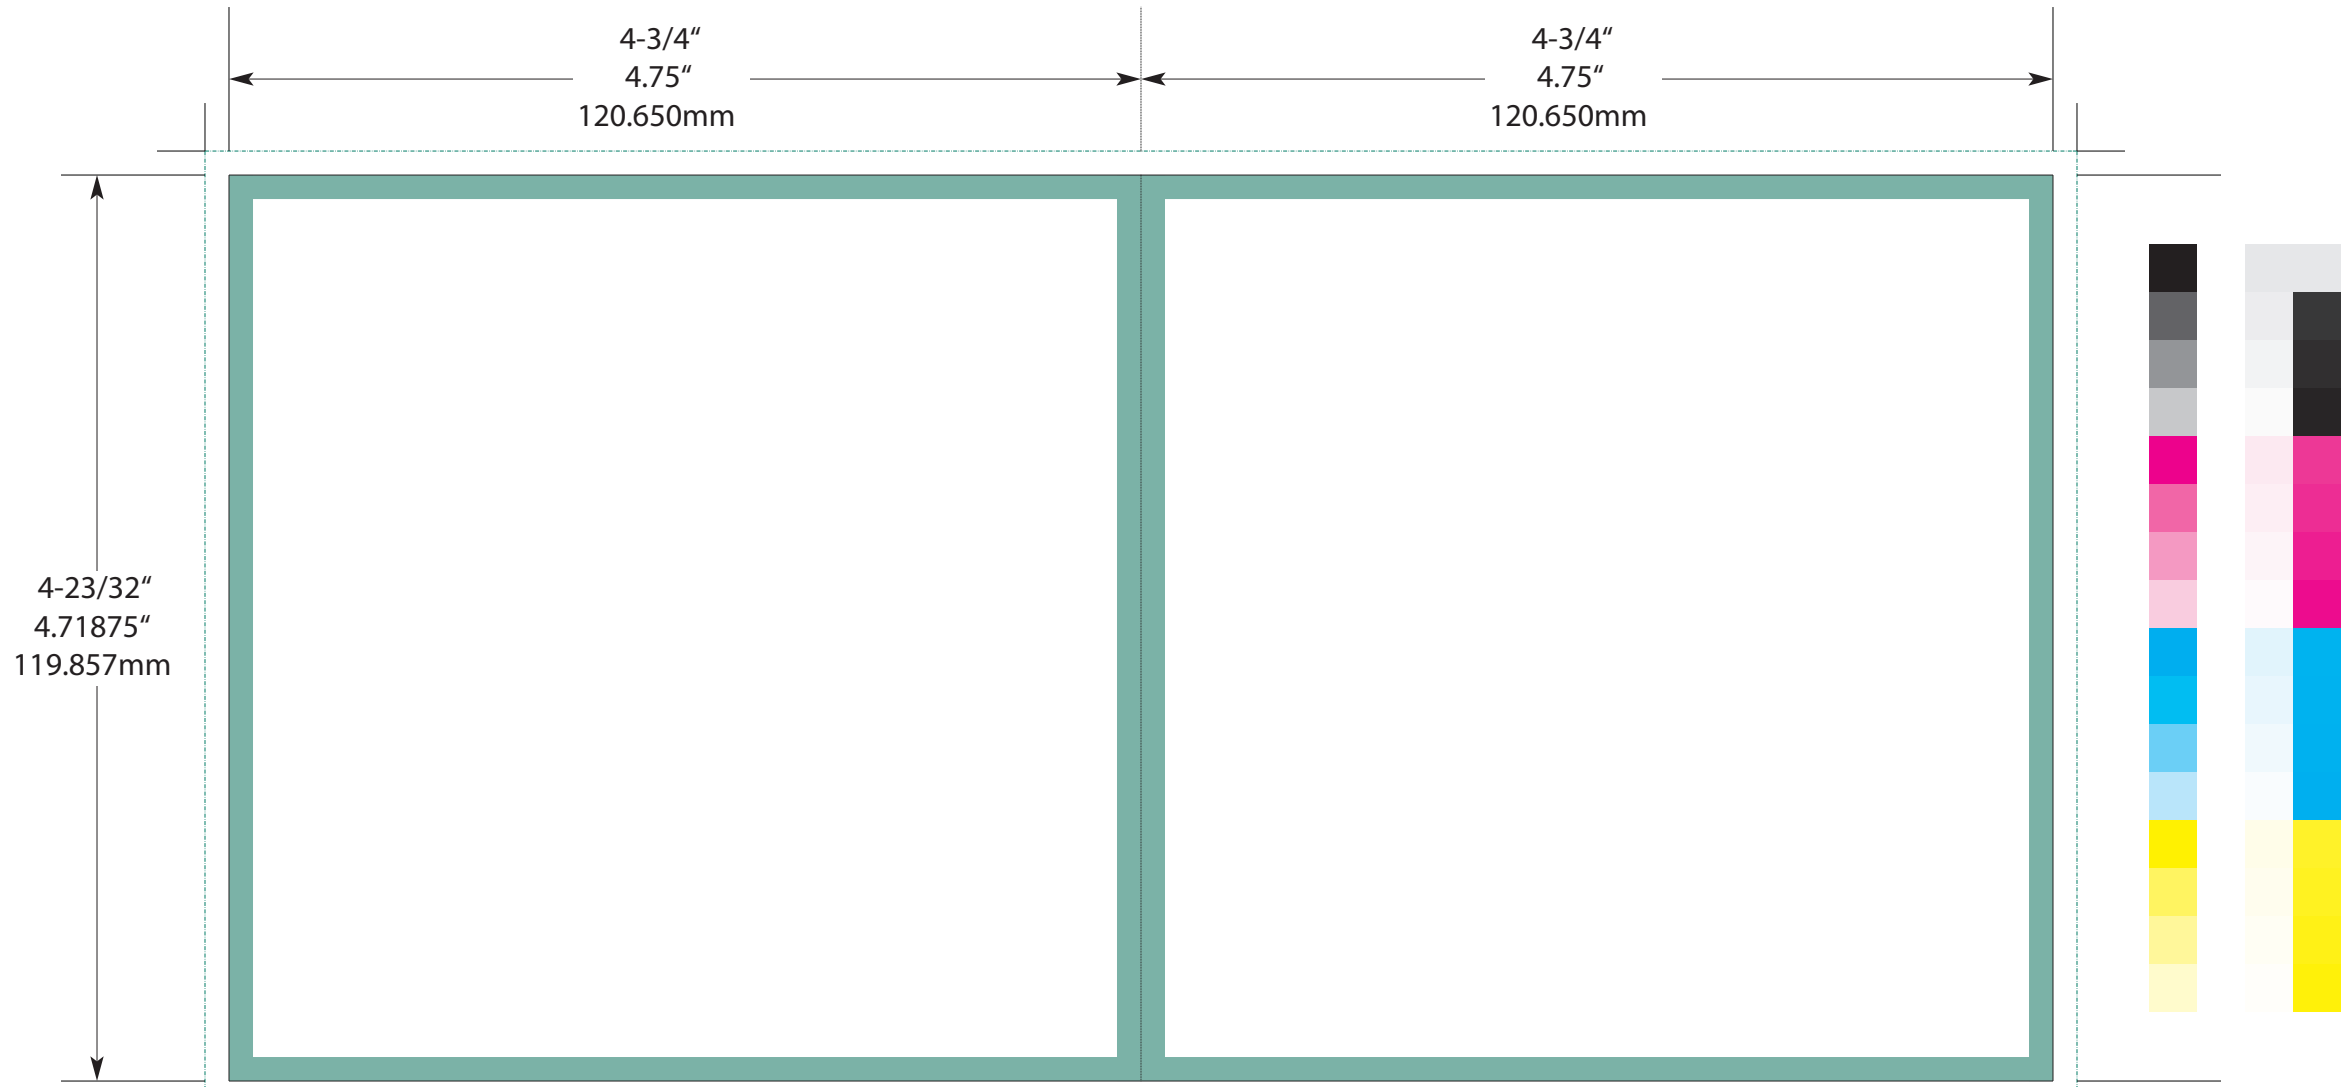

Front View

BACK COVER

FRONT COVER

Folds In Half

- Inside dotted lines are fold lines .
- Inside white spaces are safety areas .
- Outside solid lines are trim lines .
- Outside dotted lines are bleed lines .

KMS 4 PAGE CD BOOKLET TEMPLATE

TITLE: Compact Disc - F4 (4-page Folder)
 9-1/2" X 4-23/32" (9.5" X 4.71875")